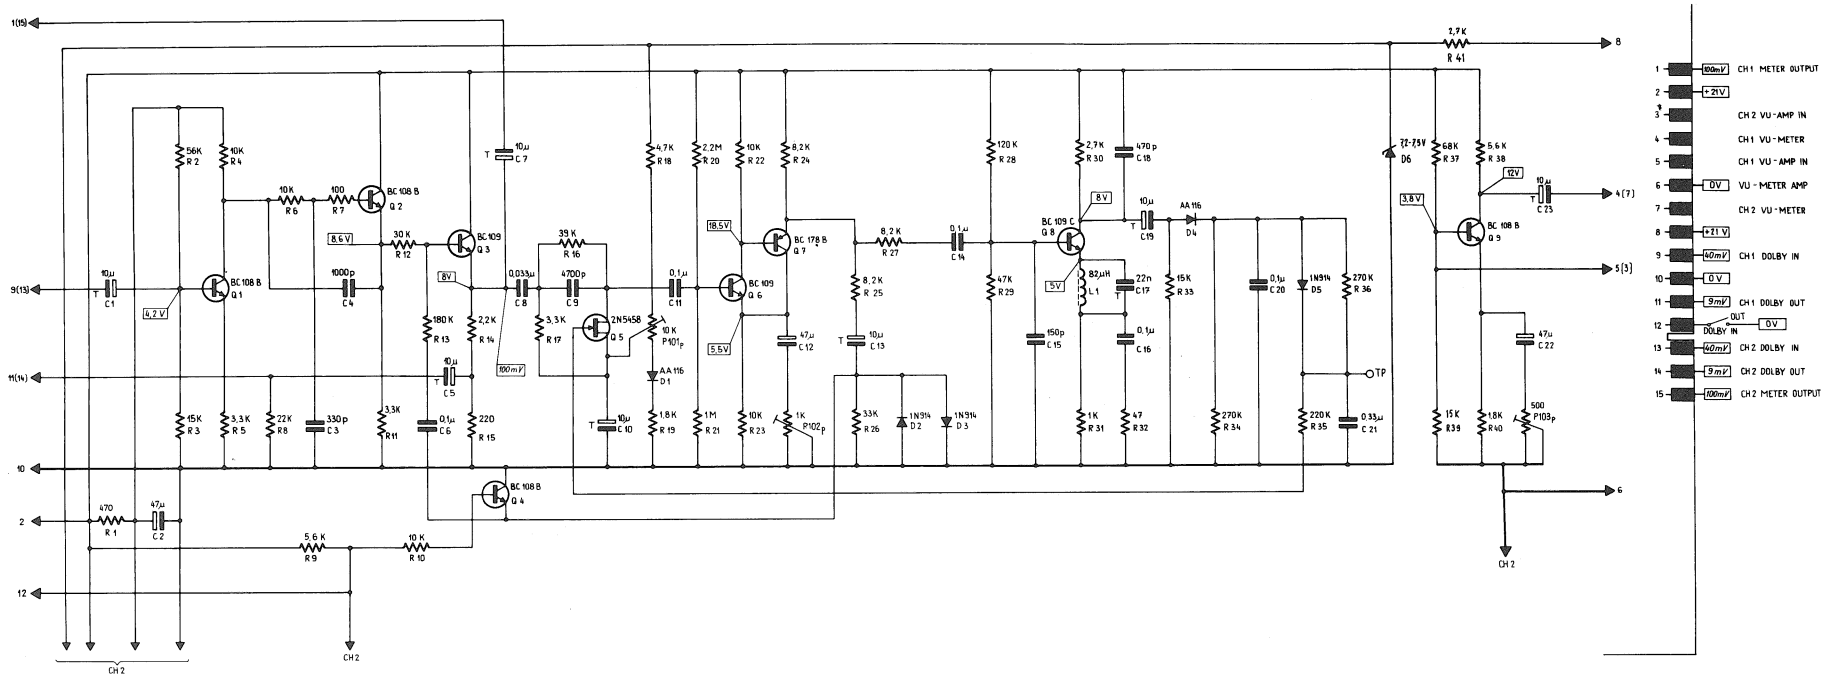

FUNCTION DIAGRAM A77 DOLBY

PLAYBACK PROCESSOR 1.077.852

RECORD PROCESSOR

1.077.853

INTERCONNECTING BOARD

1.077.854