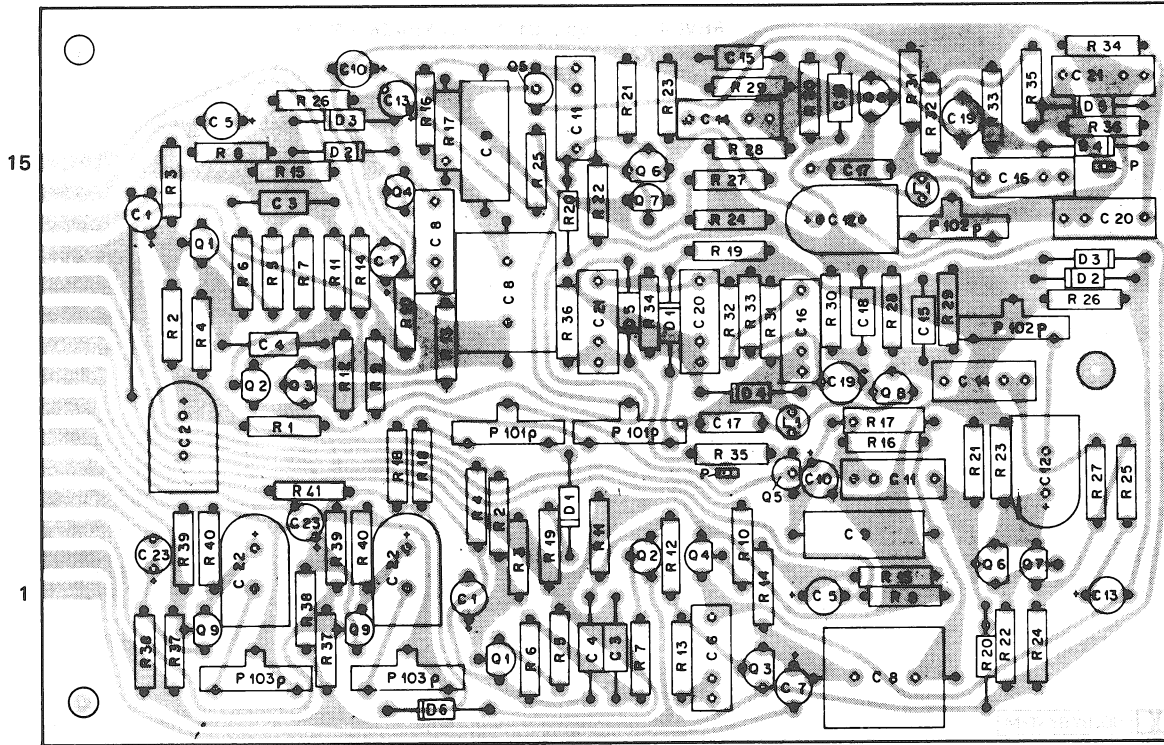

FUNCTION DIAGRAM A77 DOLBY

PLAYBACK PROCESSOR 1.077.852

RECORD PROCESSOR

1.077.853

INTERCONNECTING BOARD

1.077.854