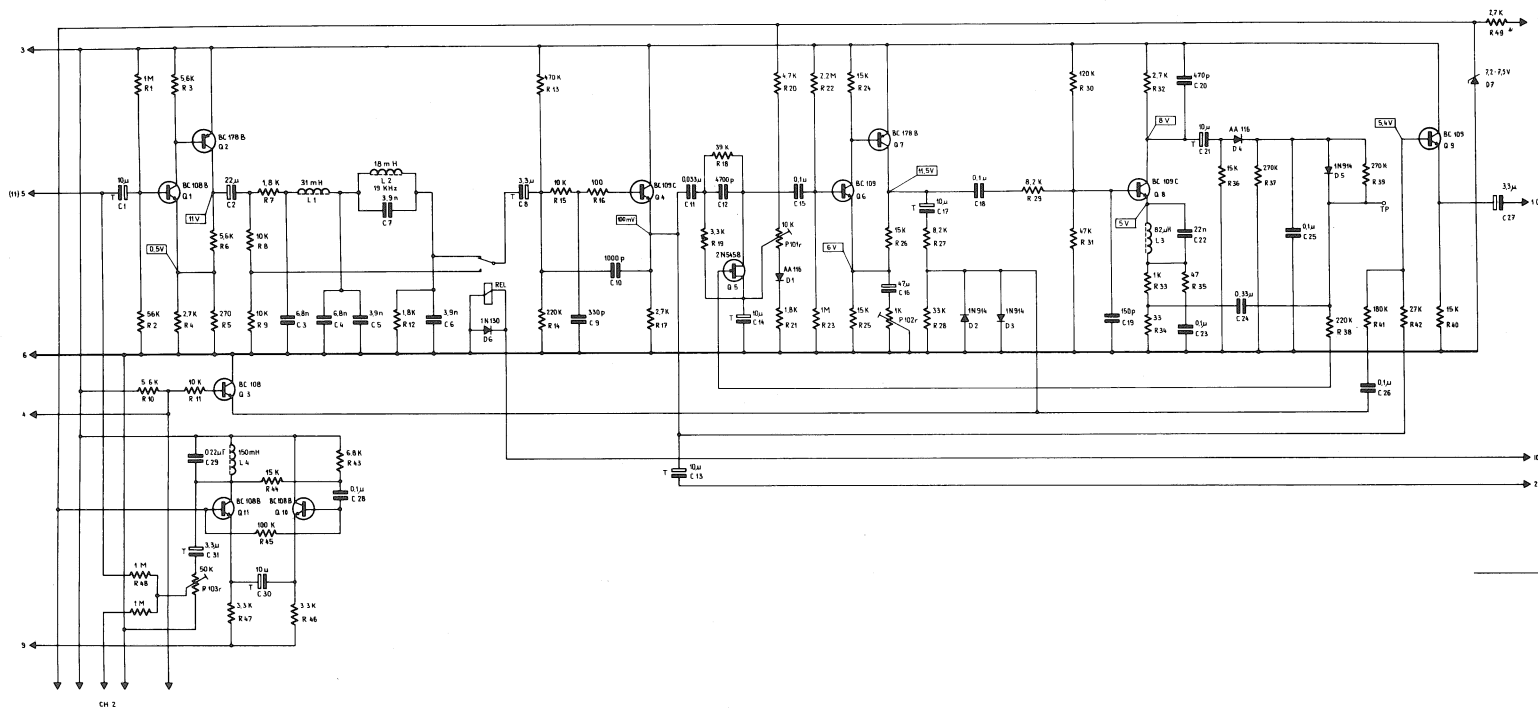

FUNCTION DIAGRAM A77 DOLBY

PLAYBACK PROCESSOR 1.077.852

RECORD PROCESSOR

1.077.853

INTERCONNECTING BOARD

1.077.854