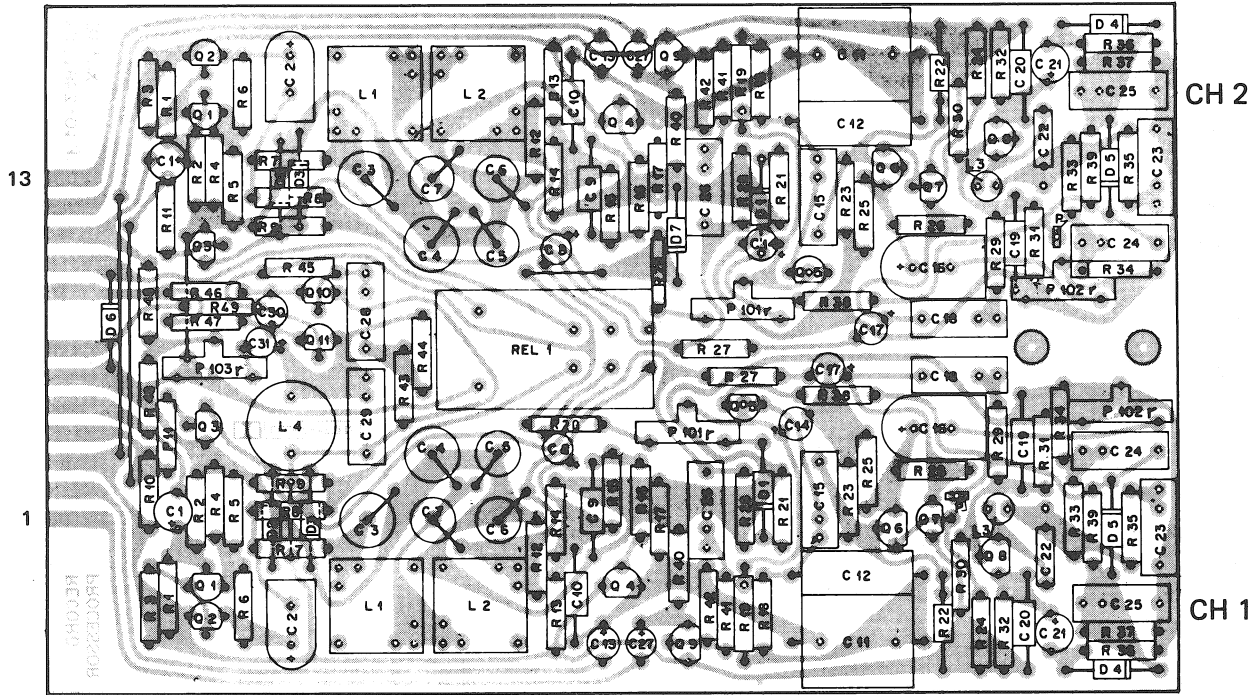

FUNCTION DIAGRAM A77 DOLBY

PLAYBACK PROCESSOR 1.077.852

RECORD PROCESSOR

1.077.853

INTERCONNECTING BOARD

1.077.854